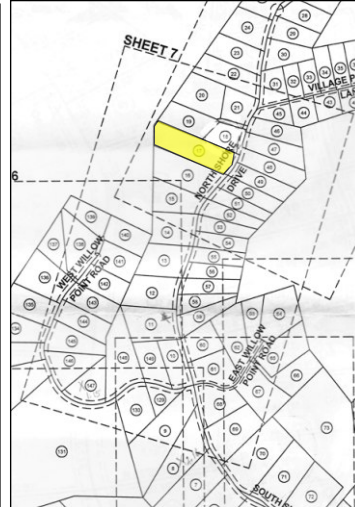

FOR SALE

Lot #17 of the Cumberland Shores Subdivision

This lot is located in the gated Cumberland Shores Subdivision of Wayne County and joins the CORPS of Engineers. Property is located 9.5 miles ML from Beaver Creek Resort.